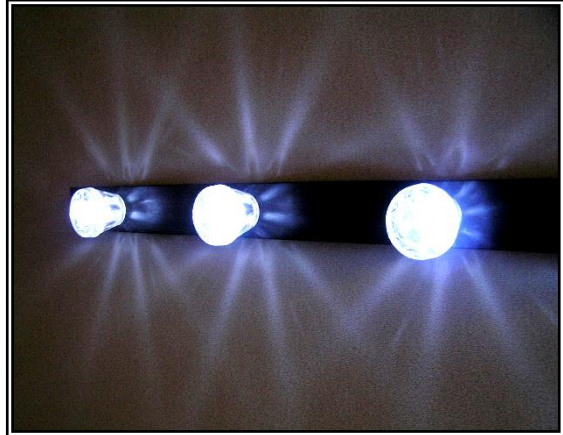

ECOFLEX LED *Solid State* Silhouette Lighting

Ecoflex consists of **High Light Output** , **Low Power Consumption** & **Ultra Long Life LEDs**, mounted on a 3M carrier. The system utilises the latest white LED source, uniquely packaged to give optimum viewing angle.

Designed to run on **either 24v AC or DC** .

| | |
|---------------------|--|
| Light source : | LED lamp 24v E10 ac/dc |
| Power consumption : | 0.48 watts per Lamp |
| Rated Life : | 30,000 hours + |
| Rated Voltage : | 24 volts AC or DC (nominal) |
| Power supply : | Electronic Power Supply or Transformer |
| Carrier : | PVC 16 x 40 mm White or Dark Brown |
| Lens : | Clear Prismatic (Star effect) or Plain (see pictures) |