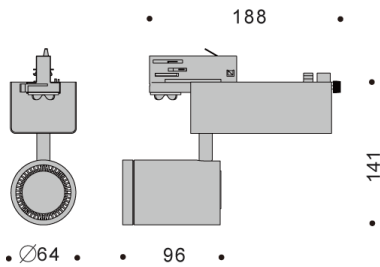

# IVI 64-Vivid LED Series

Article No.	LED	Current	Lm/W	Reflector	CCT
200.1319.32GV	12w	350mA	88	20D & 40D	3200K
200.1319.34GV	12w	350mA	90	20D & 40D	3400K
200.1319.42GV	12w	350mA	98	20D & 40D	4200K