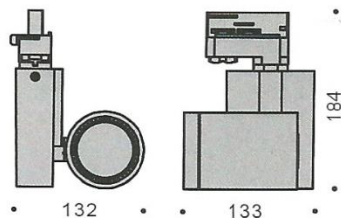

IVI-V 80-Gen IV LED Series

Article No.	LED	Current	Lm/W	Reflector	CCT
203V.1319.27GIV	25w	700mA	113	20D & 40D	2700K
203V.1319.30GIV	25w	700mA	118	20D & 40D	3000K
203V.1319.40GIV	25w	700mA	122	20D & 40D	4000K

IVI Track- Gen IV LED series

Product Overview:

The IVI 80 Gen IV High CRI LED range of track mounted spotlights are available in three colour temperatures.

- Warm Plus 2700K
- Warm 3000K
- White 4000K

The IVI LED series of track mounted spotlights can be supplied with 20 degree or 40 degree reflectors.